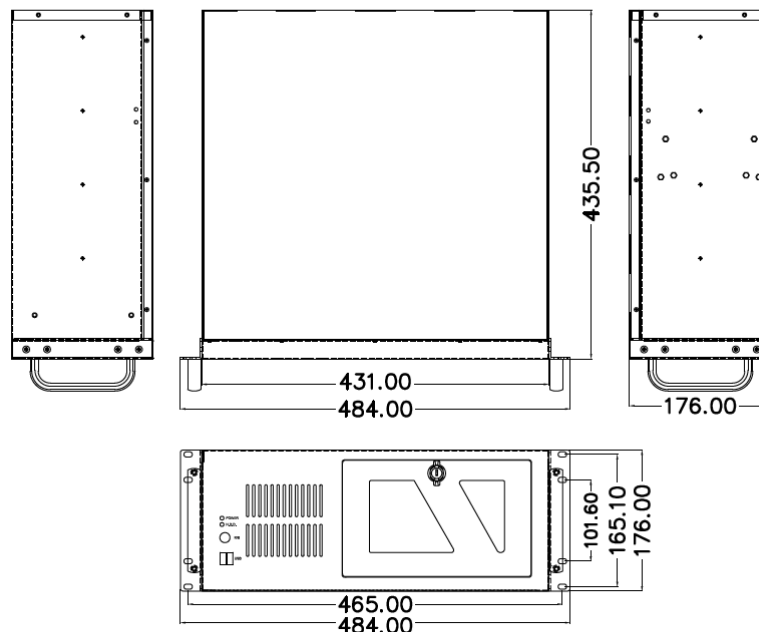

4U 14-slot Full-size Rackmount Chassis

mod. CRPC360G

CPU CORE i5-4570TE 2,7GHz RAM 8GB SSD 128GB*

Features

- Cost-effective, RoHS compatible design
- 12 cm cooling fan with replaceable fan filter
- Lockable door prevents unauthorized access
- Construction: Heavy-duty metal
- SBC Form Factor: Full-size, slot CPU card
- Cooling Fans: 1 x 12cm
- Expansion Slots: 14 slots
- Indicators: Power, HDD
- Buttons: Power switch, reset
- Operating Temperature: 0~50°C
- Operation Humidity: 10% ~ 90%
- Color: B: Black
- Weight (Net/Gross) 11 kg / 15.4 kg
- Dimension (DxWxH) 435.5mm x 431mm x 176 mm

Dimensions (Unit: mm)

* Other size, on demand

Cronomaster Servizi s.r.l.