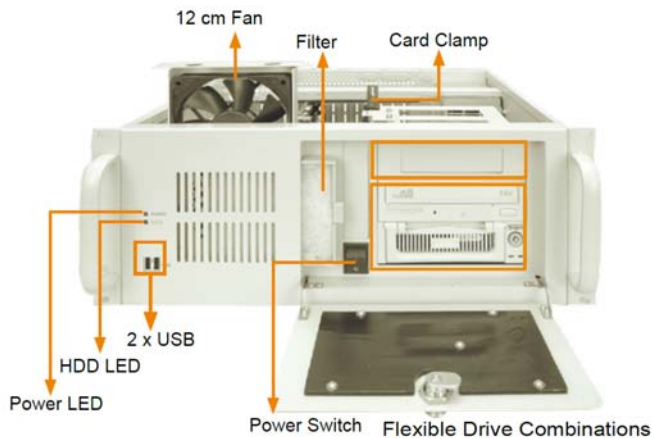

4U 14-slot Full-size Rackmount Chassis

mod. CRPC360G

CPU CORE i5-4570TE 2,7GHz RAM 8GB SSD 128GB*

Features

- Cost-effective, RoHS compatible design
- 12 cm cooling fan with replaceable fan filter
- Lockable door prevents unauthorized access
- Construction: Heavy-duty metal
- SBC Form Factor: Full-size, slot CPU card
- Cooling Fans: 1 x 12cm
- Expansion Slots: 14 slots
- Indicators: Power, HDD
- Buttons: Power switch, reset
- Operating Temperature: 0~50°C
- Operation Humidity: 10% ~ 90%
- Color: B: Black
- Weight (Net/Gross) 11 kg / 15.4 kg
- Dimension (DxWxH) 435.5mm x 431mm x 176 mm